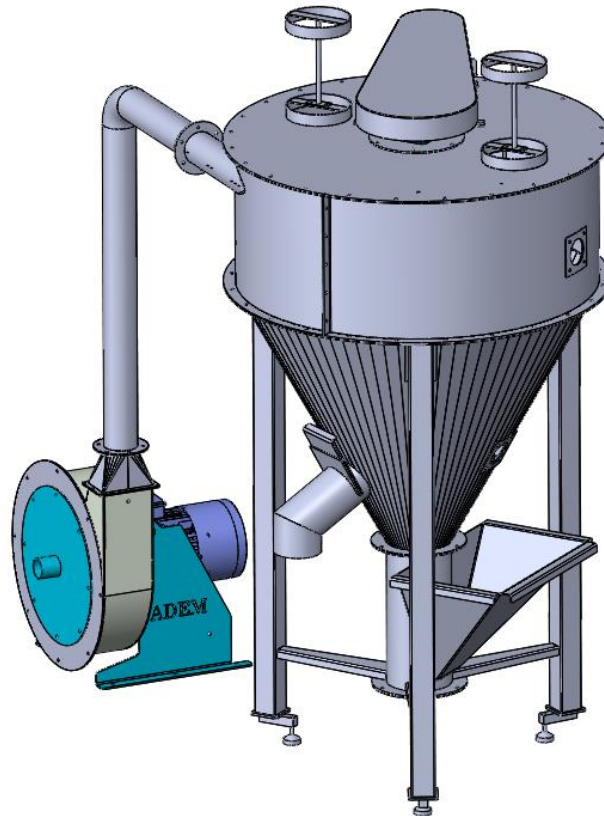

*Technical sheet Vertical animal feed factory*

**Agri 15 Factory**

Réf	Capacity	Mixing time	Power	Weight	Homogeneity rate
<b>Agri 5</b>	0.3 to 05 T/H	15 mn	7.2 Kw	250 Kg	5%
<b>Agri 10</b>	0.8 to 1 T/H	15 mn	9.7 Kw	280 Kg	5%
<b>Agri 15</b>	1.2 to 1.5 T/H	15 mn	13.2 Kw	280 Kg	5%

## Descriptif

This **AGRI 15** Factory allows the production of flour food for poultry and ruminants for cattle. It is composed of a vertical mixer and a suction / discharge crusher for the grinding and mixing of cereals (Maize, Soybeans, Wheat, barley...)

The **AGRI 15** factories are intended for breeders and people wishing to make their own projects for the production and sale of animal feed.